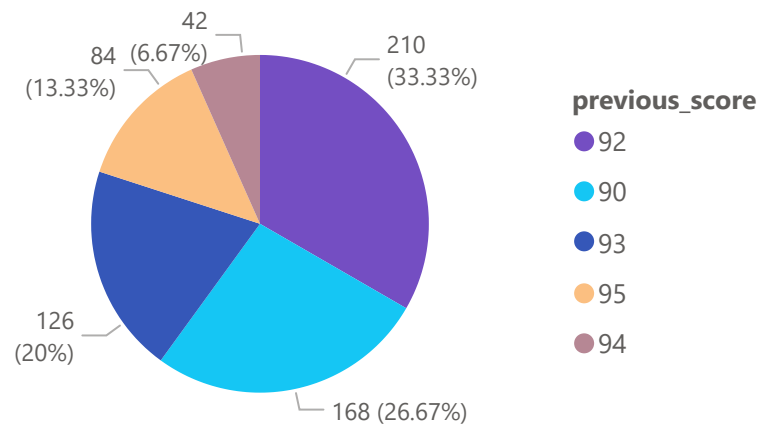

Study Hours Impact on Exam Scores

Attendance Distribution by Previous Scores