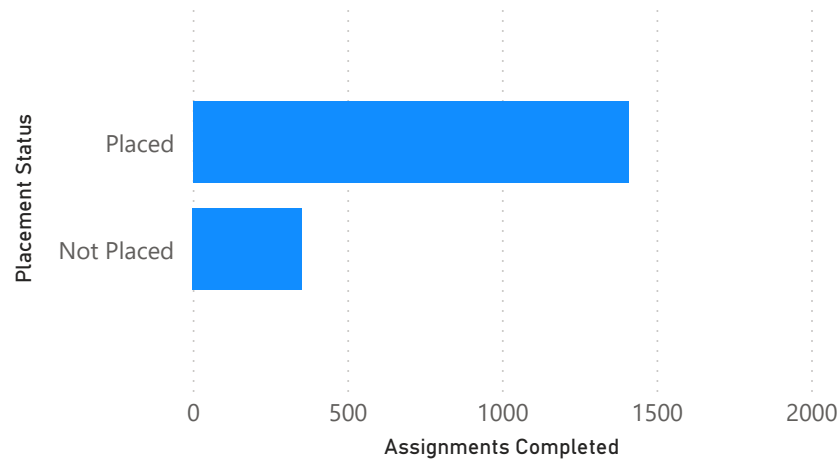

Student Performance Analytics Dashboard

Average Exam Score
80.63

Average Attendance
42.00

Average Study Hours
5.56

Placement Percentage
68.86

Filter by Attendance and Placement Status

- 40
- 41
- 42
- 43

Attendance Count	Assignment Count	Exam Score Count	Internet Usage Count	Placement Status	Study Hour Count
2184	355	3,092.01	363	Not Placed	171
4830	1410	10,372.47	703	Placed	757
7014	1765	13,464.48	1066		928

Assignments Completed vs Placement Status